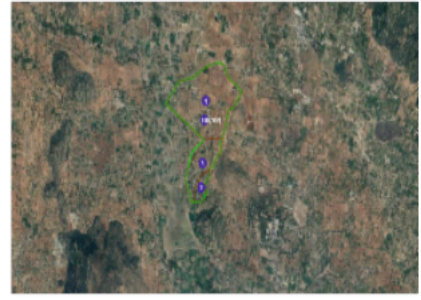

Nazri Naksha

Google Map View