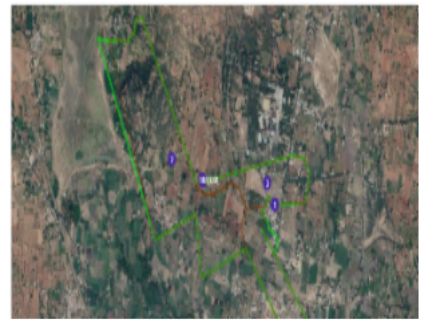

Nazri Naksha

Google Map View