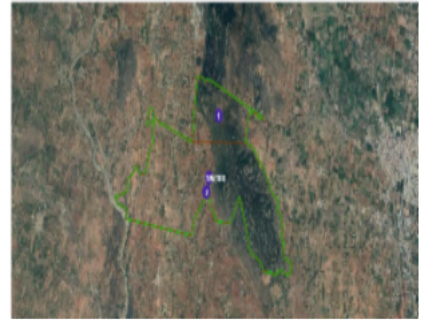

Nazri Naksha

Google Map View