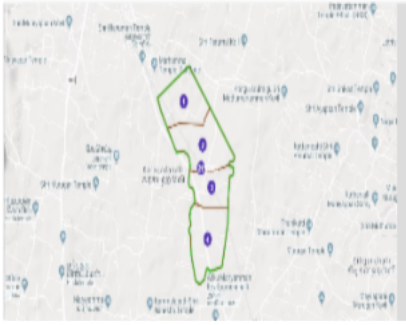

Nazri Naksha

Google Map View