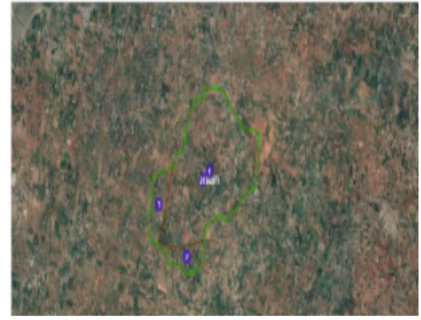

Nazri Naksha

Google Map View