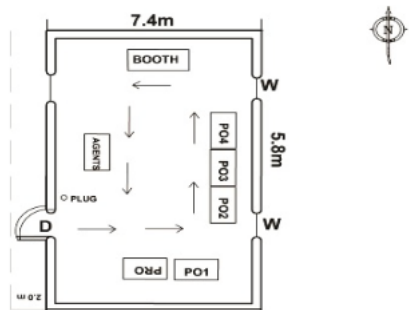

Cad View

Key MAP View

Scale 1 cm : 1m

Minimum Basic Facility (please ✓)	WATER	RAMP	PLUG POINT	TOILET	HEALTHCARE
	✓	✓	✓	✓	✓