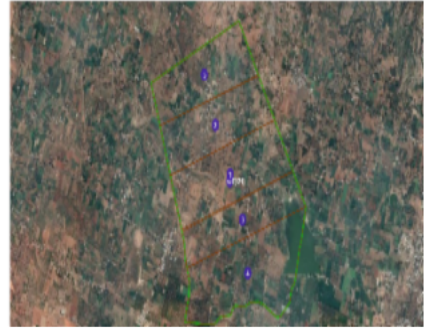

Nazri Naksha

Google Map View