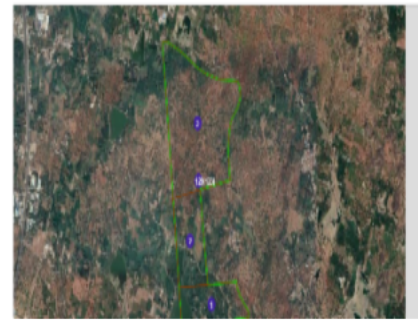

Nazri Naksha

Google Map View