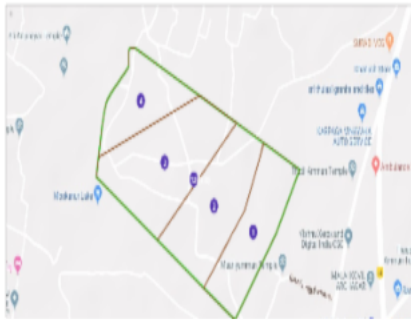

Nazri Naksha

Google Map View