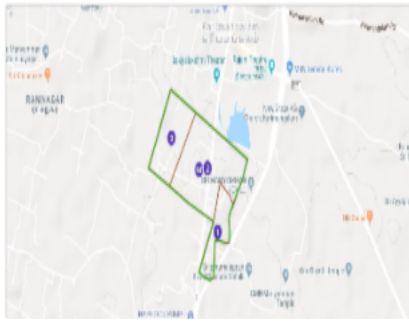

Nazri Naksha

Google Map View