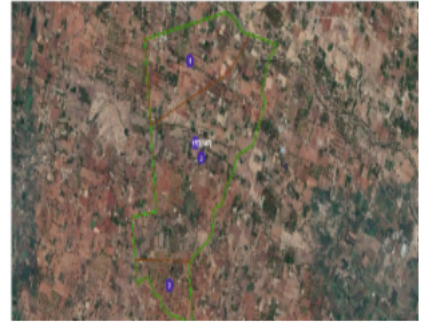

Nazri Naksha

Google Map View