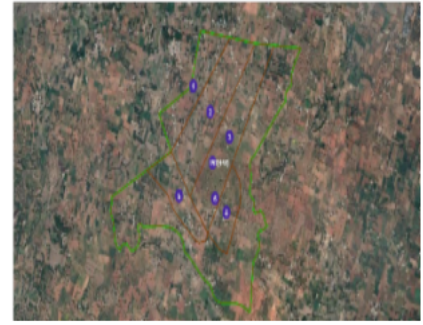

Nazri Naksha

Google Map View