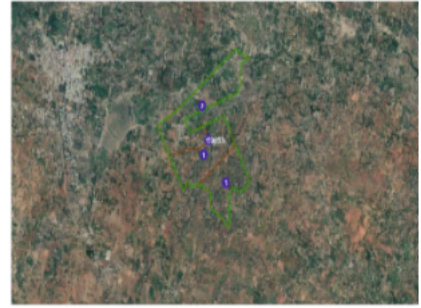

Nazri Naksha

Google Map View