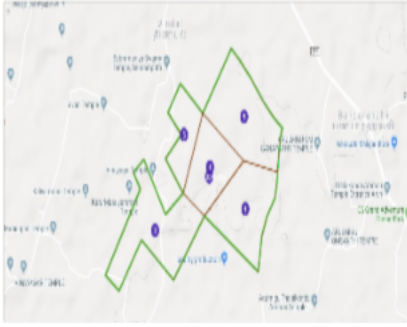

Nazri Naksha

Google Map View