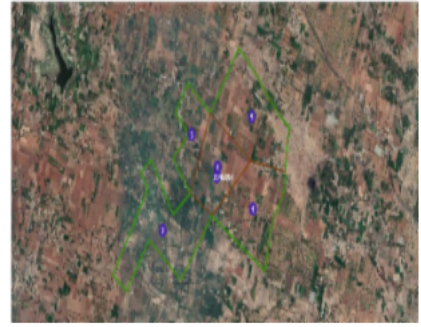

Nazri Naksha

Google Map View