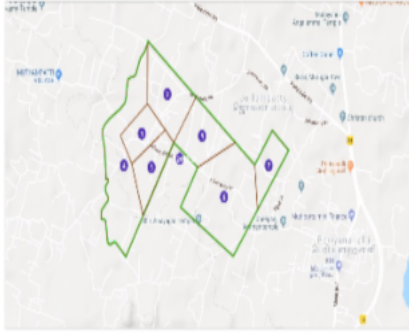

Nazri Naksha

Google Map View