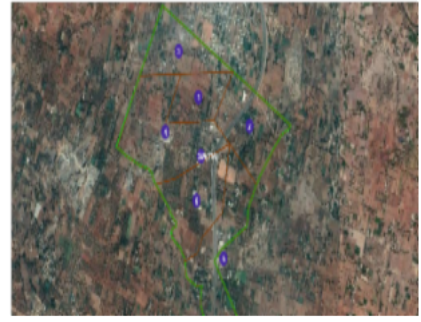

Nazri Naksha

Google Map View