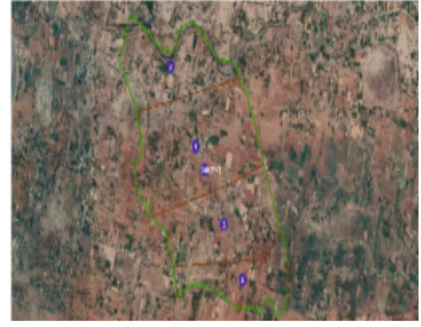

Nazri Naksha

Google Map View