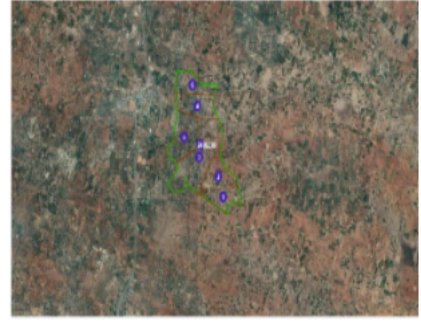

Nazri Naksha

Google Map View