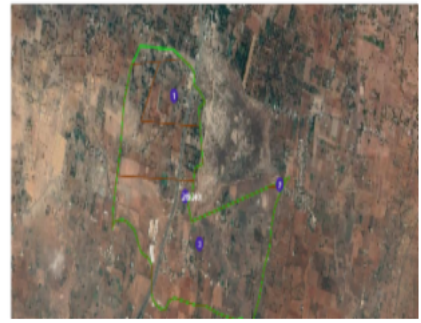

Nazri Naksha

Google Map View