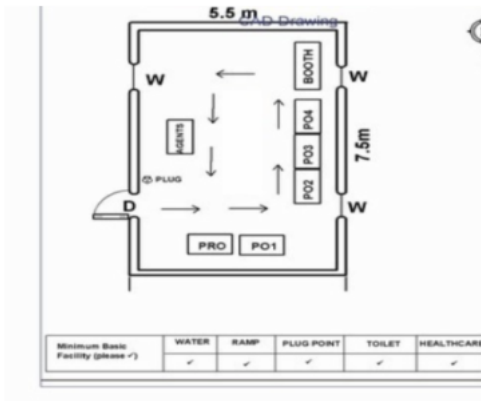

Nazri Naksha

Google Map View

Polling Station Building Front View

Polling Station Front View

Cad View

Key MAP View