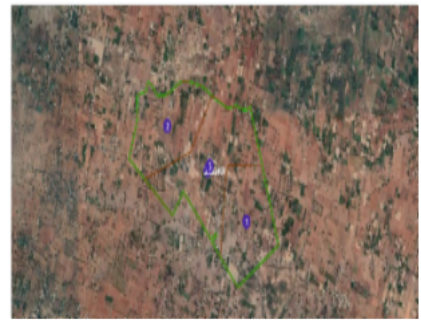

Nazri Naksha

Google Map View