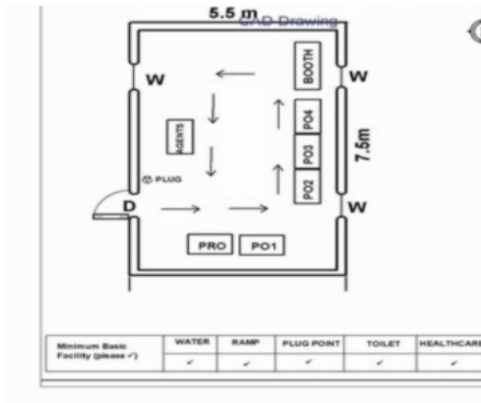

Nazri Naksha

Google Map View

Polling Station Building Front View

Polling Station Front View

Cad View

Key MAP View