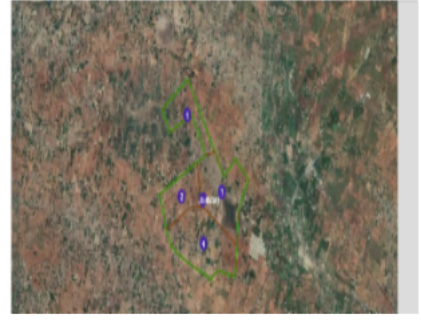

Nazri Naksha

Google Map View