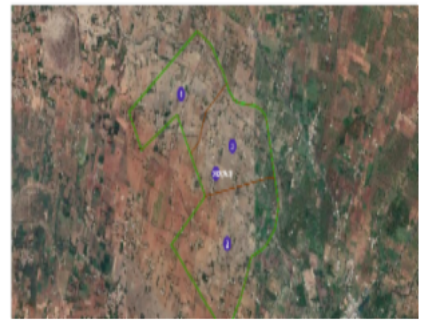

Nazri Naksha

Google Map View