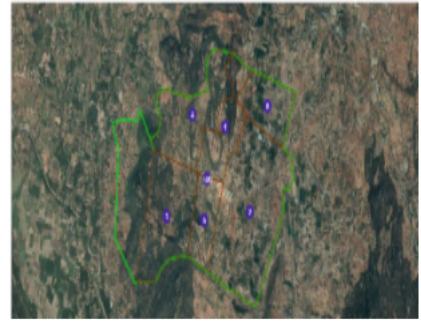

Nazri Naksha

Google Map View