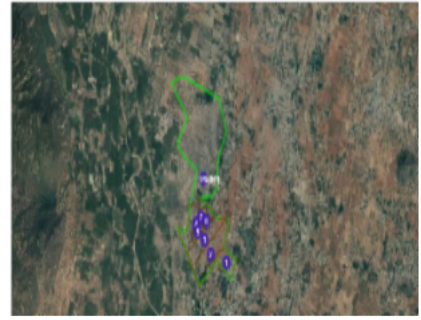

Nazri Naksha

Google Map View