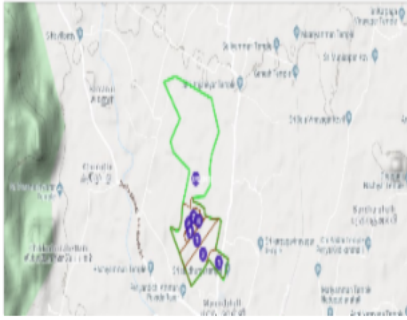

Nazri Naksha

Google Map View