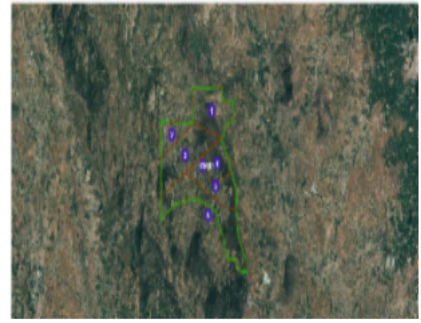

Nazri Naksha

Google Map View