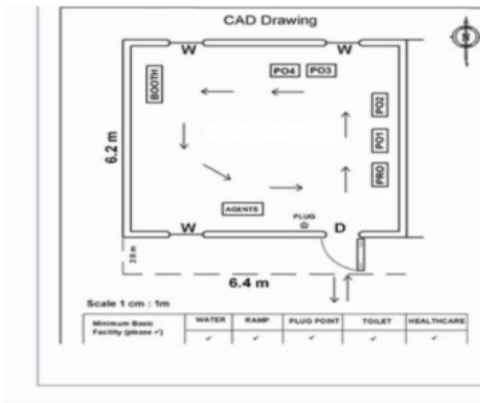

Nazri Naksha

Google Map View

Polling Station Building Front View

Polling Station Front View

Cad View

Key MAP View