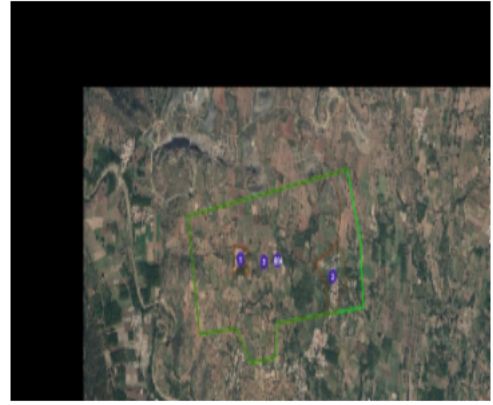

Nazri Naksha

Google Map View