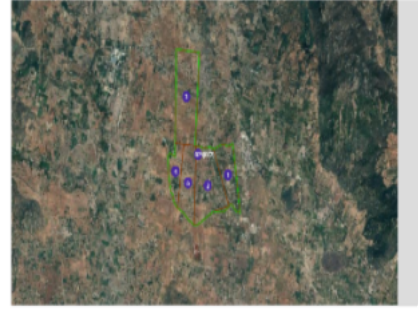

Nazri Naksha

Google Map View