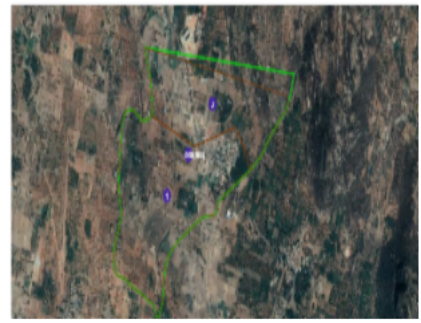

Nazri Naksha

Google Map View