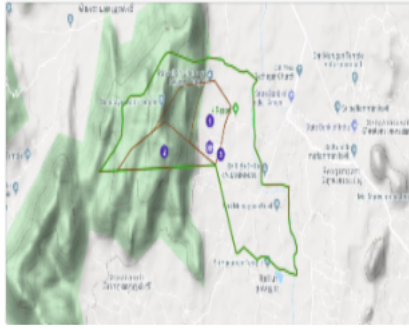

Nazri Naksha

Google Map View