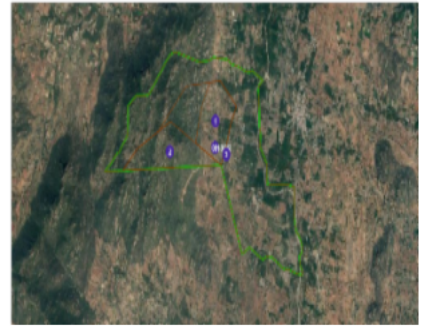

Nazri Naksha

Google Map View