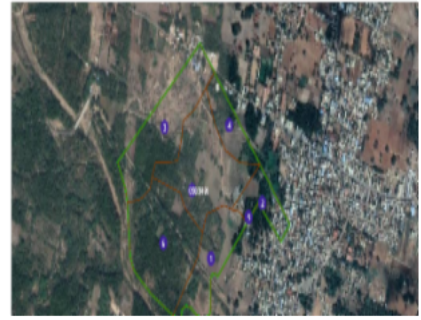

Nazri Naksha

Google Map View