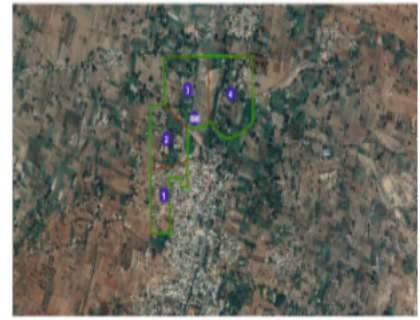

Nazri Naksha

Google Map View