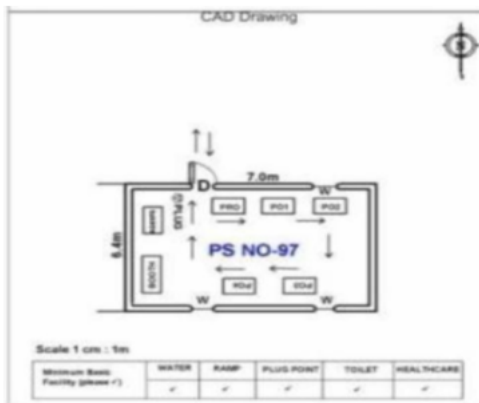

Nazri Naksha

Google Map View

Polling Station Building Front View

Polling Station Front View

Cad View

Key MAP View