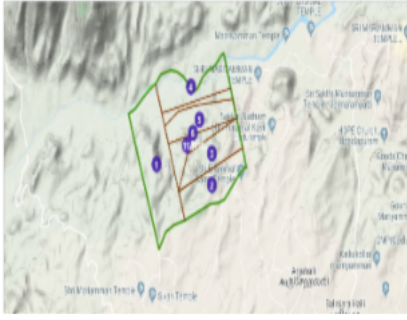

Nazri Naksha

Google Map View