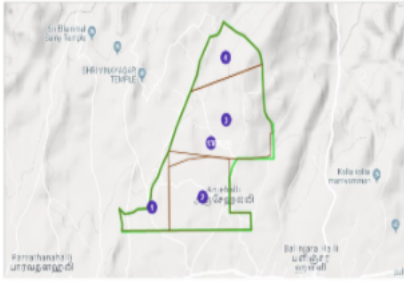

Nazri Naksha

Google Map View