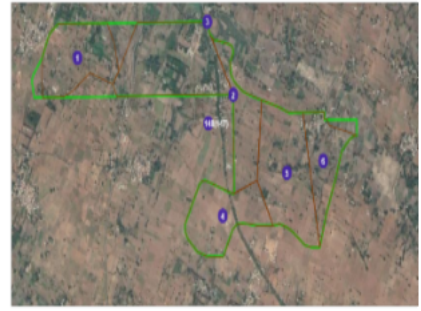

Nazri Naksha

Google Map View