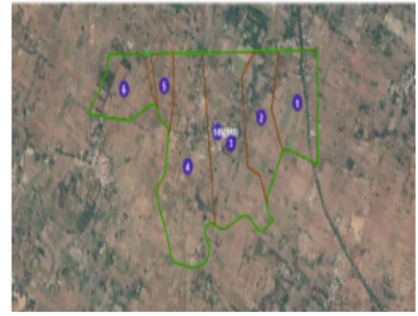

Nazri Naksha

Google Map View