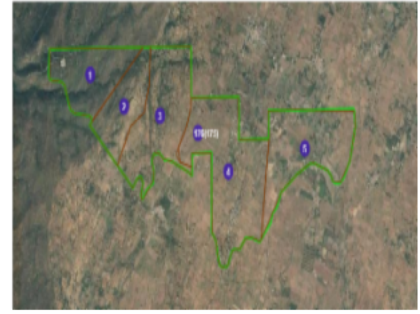

Nazri Naksha

Google Map View