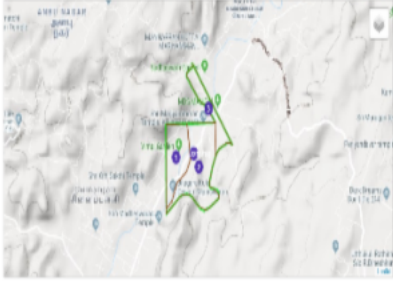

Nazri Naksha

Google Map View