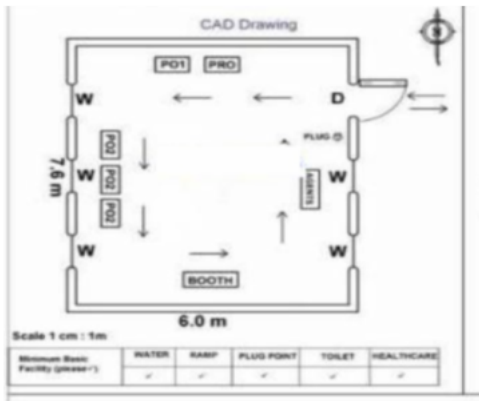

Nazri Naksha

Google Map View

Cad View