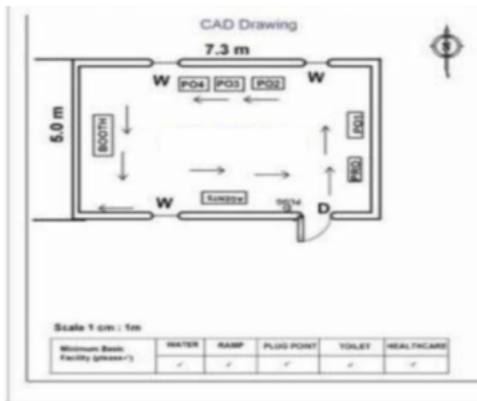

Nazri Naksha

Google Map View

Polling Station Building Front View

Polling Station Front View

Cad View

Key MAP View