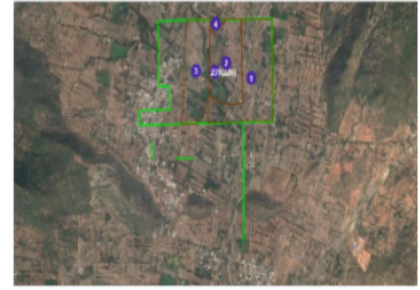

Nazri Naksha

Google Map View