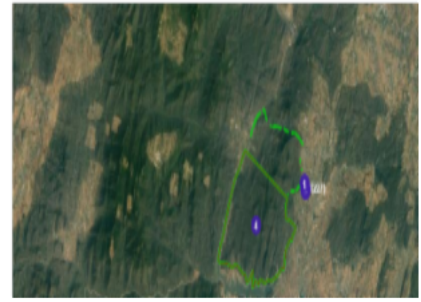

Nazri Naksha

Google Map View