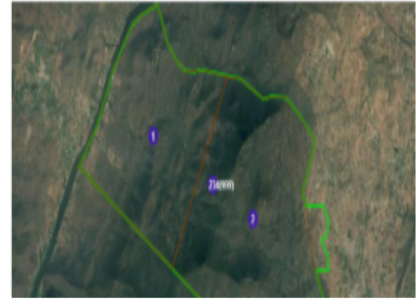

Nazri Naksha

Google Map View