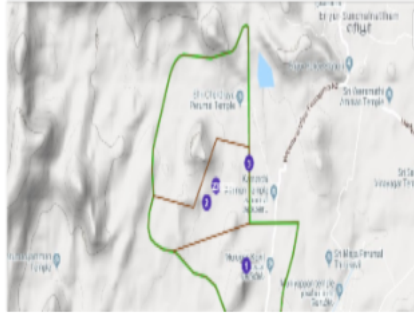

Nazri Naksha

Google Map View