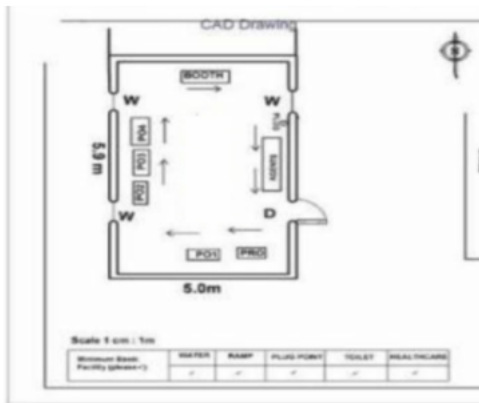

Nazri Naksha

Google Map View

Cad View