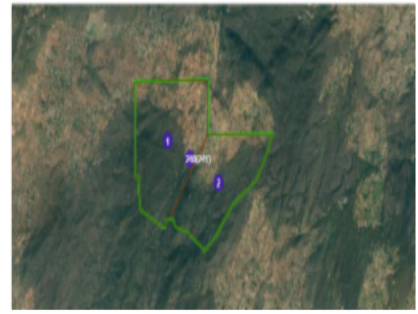

Nazri Naksha

Google Map View