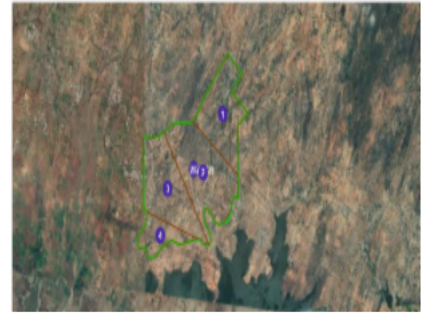

Nazri Naksha

Google Map View